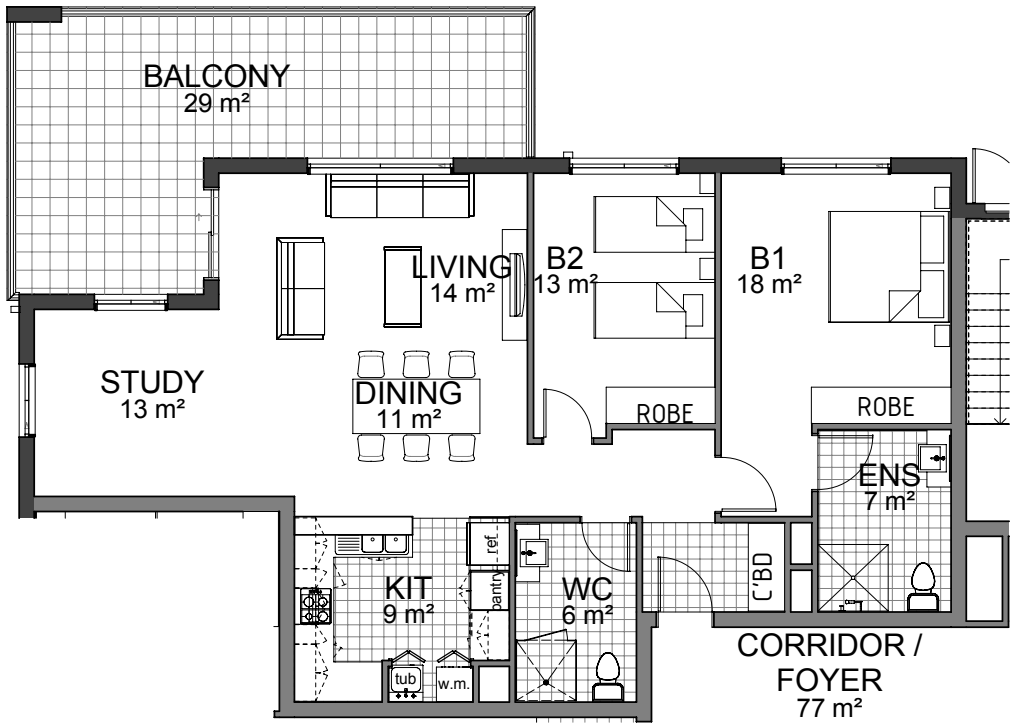

Apartment Block

TYPICAL 2 BEDROOM+STUDY-1

INTERNAL Area (Excluding Balcony)	103.2 m ²
-------------------------------------	----------------------